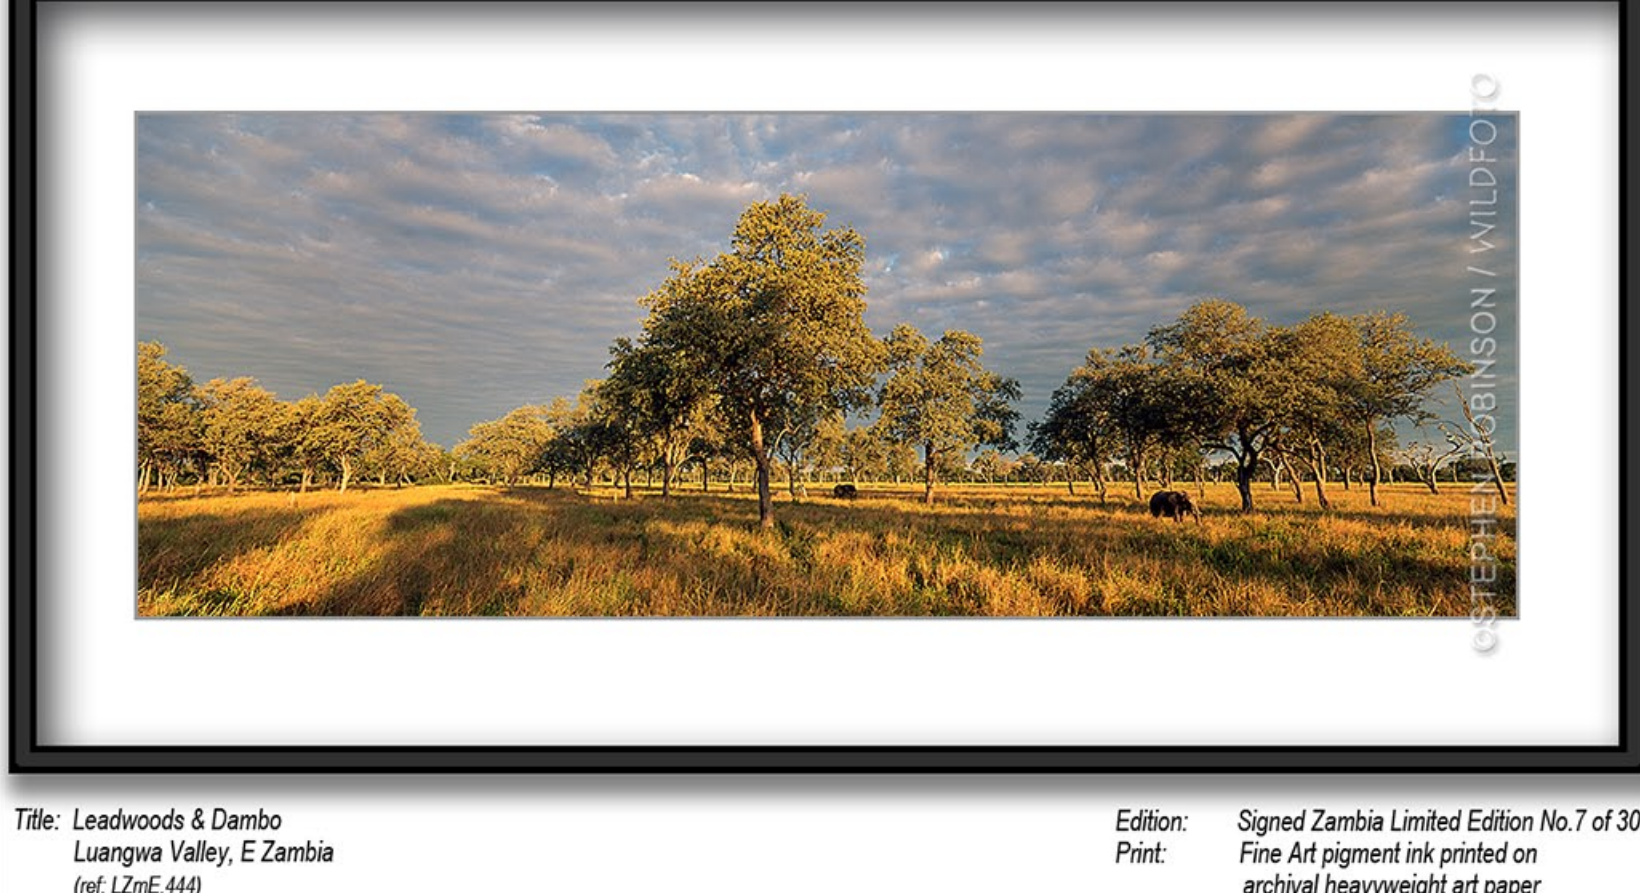

### THIS WEEK'S PRINT OFFER

new gallery stock from the  
**SPRIT OF THE LAND**  
 LUANGWA WILD collection

Leadwoods & Dambo, Luangwa Valley, E Zambia

Fine Art pigment ink print on archival heavyweight art paper

This Signed Zambia Limited Edition Fine Art panoramic print is now available ex gallery stock, supplied ready for matting & framing, and packed for export.

Worldwide delivery is available. To reserve this print, please email wildfoto@wildfotoafrica.com

Typical framing illustration

Title: Leadwoods & Dambo  
 Luangwa Valley, E Zambia  
 (ref. LZmE.444)

Edition: Signed Zambia Limited Edition No.7 of 30  
 Print: Fine Art pigment ink printed on archival heavyweight art paper  
 Print size: 85m x 32m (34"x13")  
 Price: Gallery price - US\$280 print only  
 OFFER price - US\$220 print only  
 In stock: ONE only