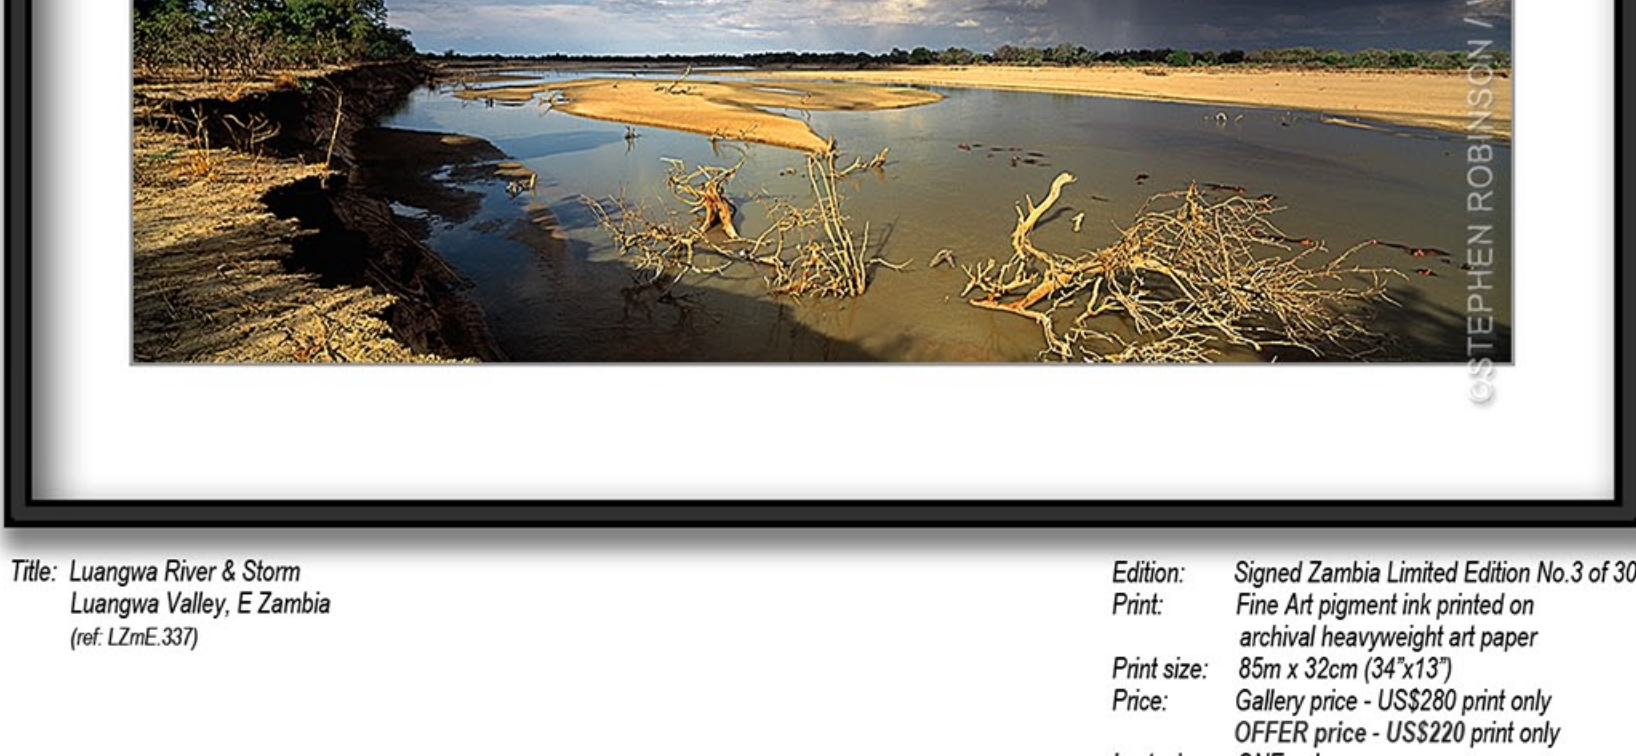

THIS WEEK'S PRINT OFFER

new gallery stock from the

SPIRIT OF THE LAND

LUANGWA WILD collection

Luangwa River & Storm, Luangwa Valley, E Zambia

Typical framing illustration

Title: Luangwa River & Storm
Luangwa Valley, E Zambia
(ref. LZM337)

See the complete SPIRIT OF THE LAND collections at
www.spirit-of-the-land.com
or visit the gallery

NEXT PhotoMail ISSUES

Life & Light - Berlin - photography on big city streets
Landscape Africa B&W - the land in monochrome
Remarkable Trees in Africa - trees you don't forget
and the stories behind the pictures

Back Issues - all back issues of PhotoMail can be seen at
www.wildfotoafrica.com

If this PhotoMail has been sent to you in error, or if you want to cancel a subscription, please send an email with "PhotoMail unsubscribe" in the subject header.

All photographs ©Stephen Robinson. All rights reserved.
Photographs can be supplied as prints or made available for licensed use by first contacting me at wildfoto@wildfotoafrica.com